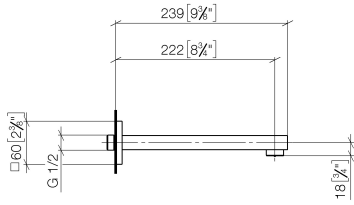

## SYMETRICS eSET Touchfree Basin mixer without pop-up waste without temperature setting - Chrome

---

ST 010 206 0980

- 220mm projection
- fixed spout
- circular, air-enriched flow
- hole diameter 37 mm
- rosette 60 x 60 mm
- 1/2" connection
- plug-link mounting
- max. flow 7 l/min
- lead-free
- WRAS 1904065

### Recommended miscellaneous

---

**Concealed wall elbow -**

35 085 970 90

- max. recess depth 163 mm
- min. recess depth 90 mm

ST 010 206 0080  
mm [inches]

**Flow rate chart**

**Certificates**

LGA\_18593.

WRAS\_1904065.

SYMETRICS eSET Touchfree Basin mixer without pop-up waste without  
temperature setting - Chrome

---

ST 010 206 0980