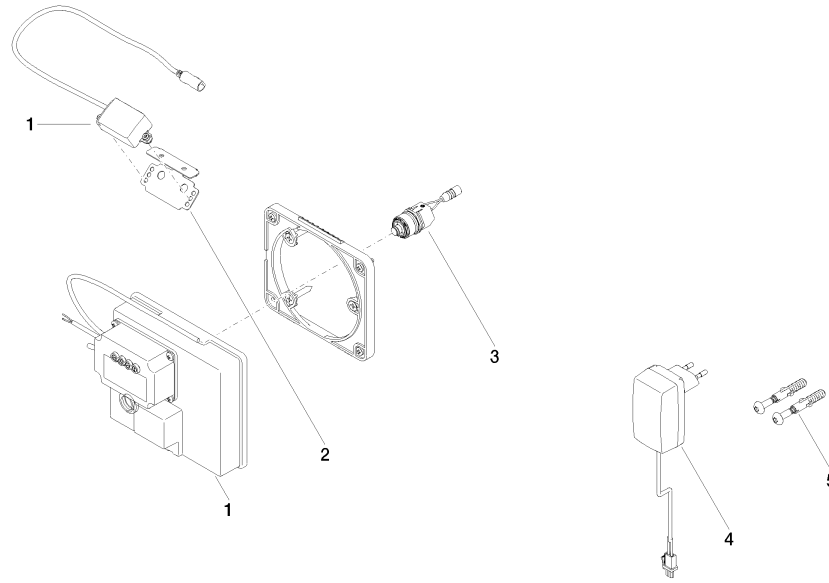

### Recommended miscellaneous

**Extension for Touchfree 500 mm -** 12 765 970 90

**SYMETRICS eSET Touchfree Basin mixer without pop-up waste without temperature setting - Chrome**

ST 010 206 0080  
mm [inches]

**SYMETRICS eSET Touchfree Basin mixer without pop-up waste without temperature setting - Chrome**

ST 010 206 0980

**Spare parts list**

| No. | Item Number        | Name                   | Quantity used | Delivery time |
|-----|--------------------|------------------------|---------------|---------------|
| 1   | 90 10 01 177 00 90 | electronic accessories | 1             | 2             |
| 2   | 90 17 20 199 00 90 | holder                 | 1             | 2             |
| 3   | 04 30 50 079 00 90 | valve                  | 1             | 2             |
| 4   | 04 10 01 050 00 90 | power supply           | 1             | 60            |
| 5   | 04 30 31 024 01 90 | fixing set             | 1             | 2             |

## SYMETRICS eSET Touchfree Basin mixer without pop-up waste without temperature setting - Chrome

---

ST 010 206 0980

- 220mm projection
- fixed spout
- circular, air-enriched flow
- hole diameter 37 mm
- rosette 60 x 60 mm
- 1/2" connection
- plug-link mounting
- max. flow 7 l/min
- lead-free
- WRAS 1904065