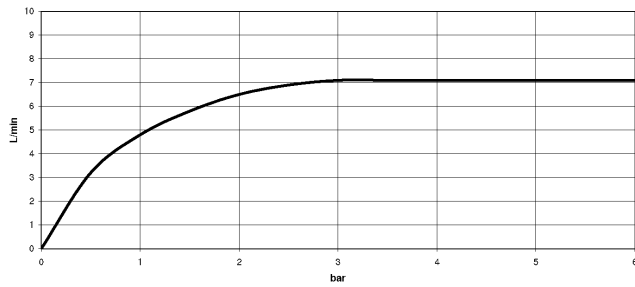

## SYMETRICS eSET Touchfree Basin mixer without pop-up waste without temperature setting - Chrome

---

ST 010 206 0980

**SYMETRICS eSET Touchfree Basin mixer without pop-up waste without temperature setting - Chrome**

ST 010 206 0080  
mm [inches]

**Flow rate chart**

**Certificates**

LGA\_18593.

WRAS\_1904065.

SYMETRICS eSET Touchfree Basin mixer without pop-up waste without  
temperature setting - Chrome

---

ST 010 206 0980