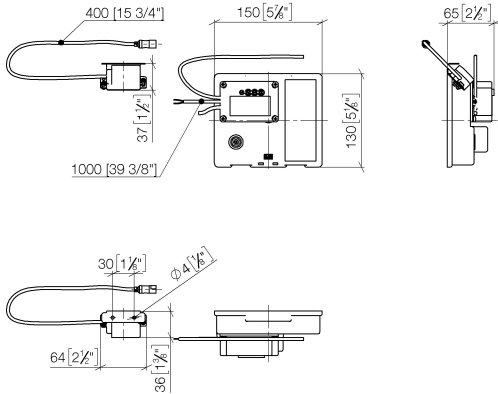

### Required miscellaneous

**eSET Touchfree Basin mixer without temperature setting for combining with wall-mounted fittings -**

- min. recess depth 90 mm
- max. recess depth 125 mm

35 743 970 90

### Required miscellaneous

**eSET Touchfree Basin mixer without temperature setting for combining with free-standing fittings -**

35 742 970 90

### Recommended miscellaneous

**Extension for Touchfree 500 mm -** 12 765 970 90

**SYMETRICS eSET Touchfree Basin mixer without pop-up waste without temperature setting - Chrome**

ST 010 206 0080  
mm [inches]

## SYMETRICS eSET Touchfree Basin mixer without pop-up waste without temperature setting - Chrome

---

ST 010 206 0980

- 220mm projection
- fixed spout
- circular, air-enriched flow
- hole diameter 37 mm
- rosette 60 x 60 mm
- 1/2" connection
- plug-link mounting
- max. flow 7 l/min
- lead-free
- WRAS 1904065